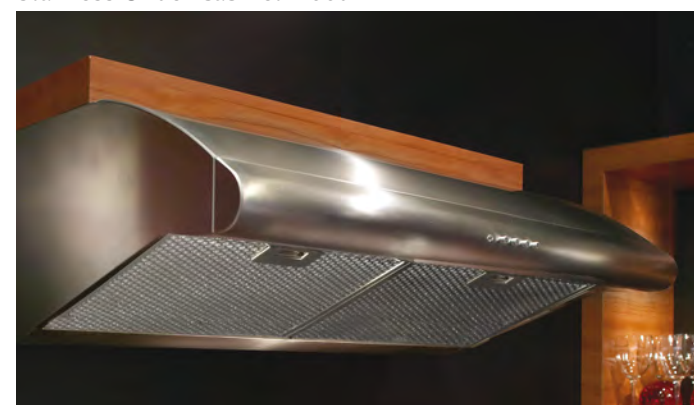

PELLICANO - Professional Collection
Stainless Under Cabinet Hood

600 PRO 3 speed push 2 halogen - SS mesh 30, 36"	<u>Size / Model #</u> 30 Wall PELL30SS 36 Wall PELL36SS

2. 10" Under Cabinet Hood • Ductless Venting Kit • Top / Direct Rear Venting