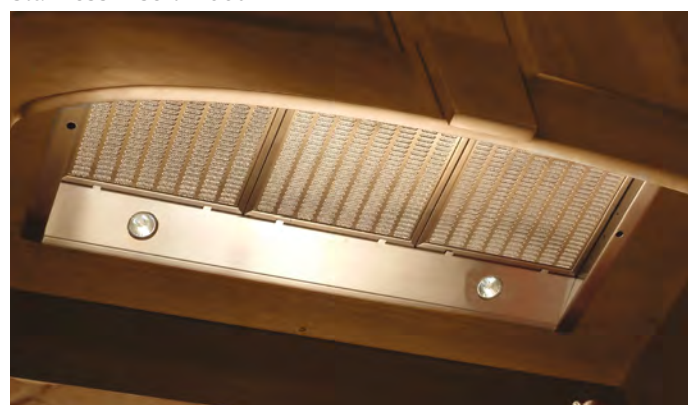

INCA HC SS - Built-In Collection
Stainless Insert Hood

600 cfm - Electronic touch w/ LED 2 halogen - SS mesh 29"	<u>Size / Model #</u> 29 INHC29SS

2. Blue LED Control • 10 Minute Timer • Top / Direct Rear Venting