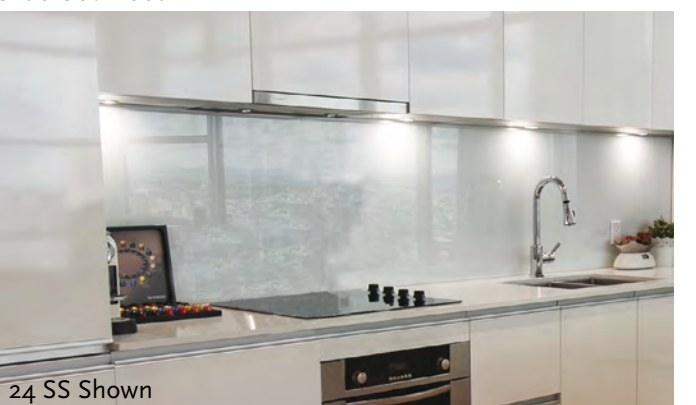

CRISTAL - Integrated Collection
Slide Out Hood

500 or 300 (24") cfm 3 speed slide - fluorescent or halogen - mesh 24, 30, 36"	<u>Size / Model #</u> 24 ss * CRIS24SS 30 al,wh,bk * CRIS30 36 al,wh,bk * CRIS36 * Front Strip Color

2. Pull Out to Activate • Accepts Custom Front • EasySnap Mount